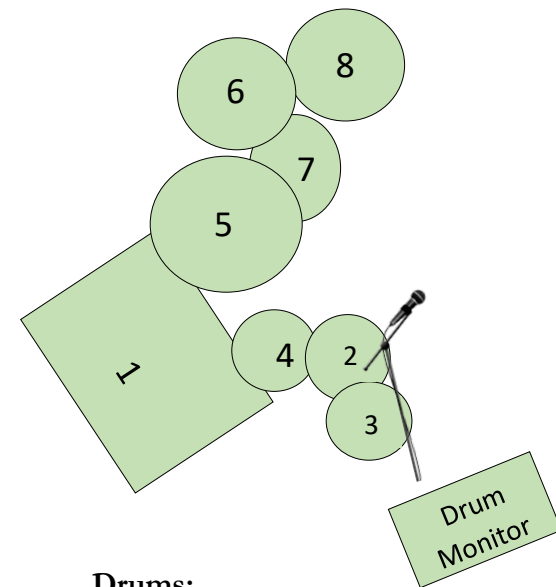

# Supermassive Black Holes

## Stage Plot - Electric

<< front >>

**Guitar 1:**  
Guitar Amp mic  
Vocal mic

**Bass:**  
Bass DI  
Vocal mic

**Guitar 2:**  
Guitar Amp mic  
Vocal mic

**Drums:**  
1. Kick  
2. Snare  
3. Hat  
4. Rack Tom  
5. Ride  
6. Crash  
7. Floor Tom  
8. Rack Tom  
Vocal mic